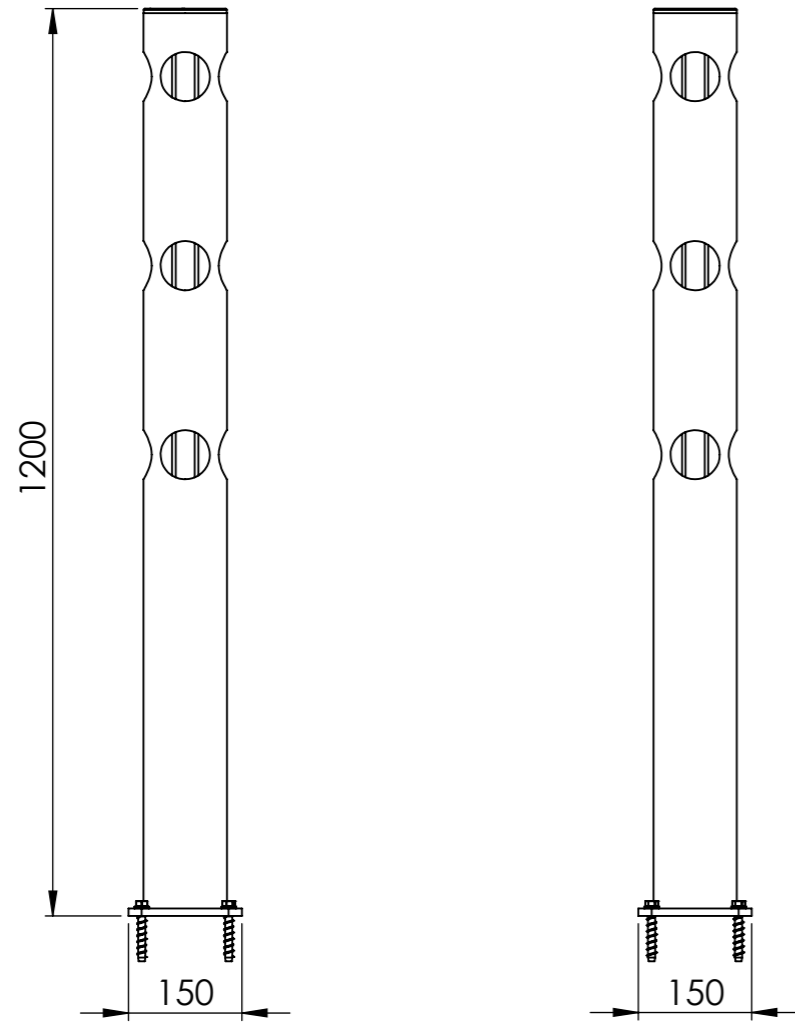

Revision: C	Designer:	Date: 15/12/2021
	Approved By: CP	Approved Date: 21-10-2022

Raw material: N/A	
Material: N/A	
Tolerance: 2768-1 m	Weight (g): 7755.20
Colour: N/A	
Drawing NO: DFFS-M-K	
Description: dflexx Delta T-post ø110 x 1200mm	