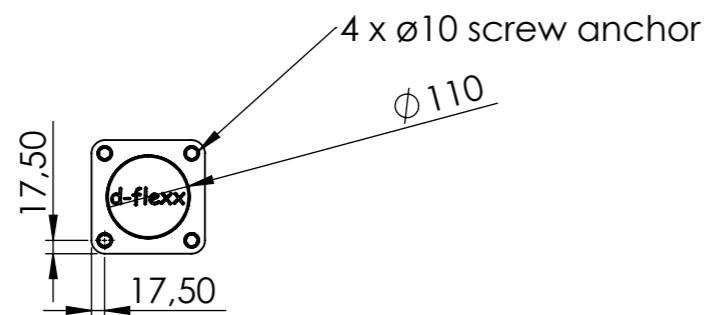

Revision: C	Designer:	Date: 15/12/2021
	Approved By: CP	Approved Date: 21-10-2022

Raw material: N/A	
Material: N/A	
Tolerance: 2768-1 m	Weight (g): 7755.20
Colour: N/A	
Drawing NO: DFFS-M-K	
Description: dflexx Delta T-post ø110 x 1200mm	