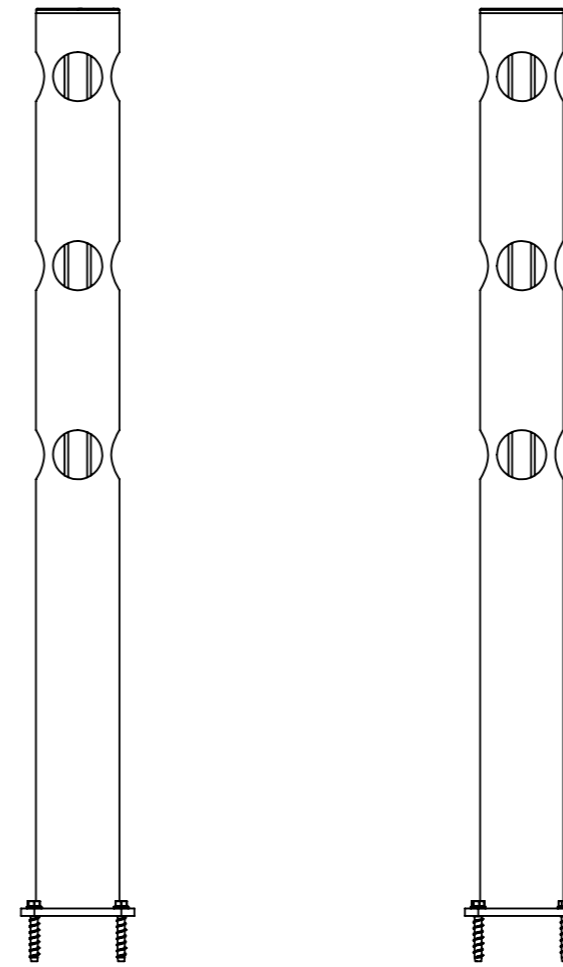

Revision: C	Designer:	Date: 15/12/2021
	Approved By: CP	Approved Date: 21-10-2022

Raw material: N/A	
Material: N/A	
Tolerance: 2768-1 m	Weight (g): 7755.20
Colour: N/A	
Drawing NO: DFFS-M-K	
Description: dflexx Delta T-post ø110 x 1200mm	