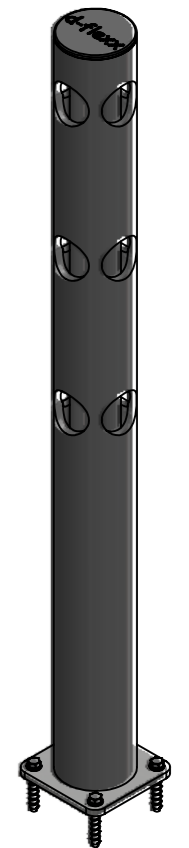

Revision: C	Designer:	Date: 15/12/2021
	Approved By: CP	Approved Date: 21-10-2022

Raw material: N/A	
Material: N/A	
Tolerance: 2768-1 m	Weight (g): 7755.20
Colour: N/A	
Drawing NO: DFFS-M-K	
Description: dflexx Delta T-post ø110 x 1200mm	